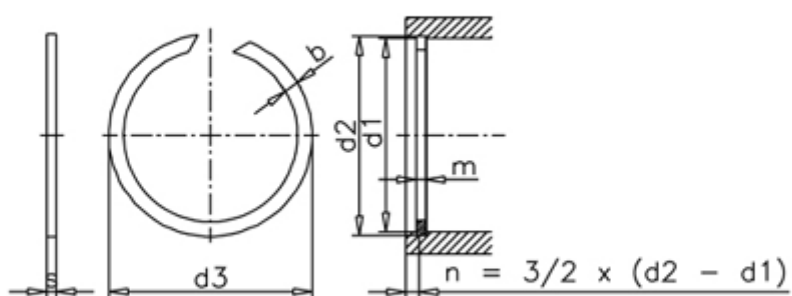

Article number: 0127083A

Description: Circlip SB 73

## Measures

---

b	= 2.80	s	= 2.0
d1	= 73	tol	= +0,19
d2	= 74.8	Weight kg/1000	= 8.52
d3	= 75.6		
Description	= SB 73		
FN kN	= 34.70		
FR kN	= 35.30		
m min	= 2.2		